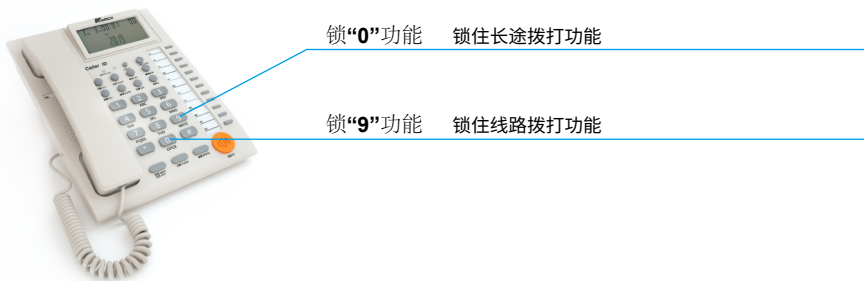

**办公室电话机(模拟) KNM62**

工作、聊天两不误, 办公沟通更自由; 适合办公、商务、电话营销、呼叫中心使用。

Work and chat are both compatible, and office communication is more free; Suitable for office, business, telemarketing, and call center use.

锁“0”功能 锁住长途拨打功能

锁“9”功能 锁住线路拨打功能

锁住话费 锁住所有

锁0、锁9、可以全锁 可以锁长途 可以锁市话

Lock in the phone bill, lock in all

Lock 0, Lock 9, can be fully locked, can be locked for long-distance calls, can be locked for local calls.

快捷拨号 效率倍增

支持11组一键通, 10组双键通快捷拨号更方便